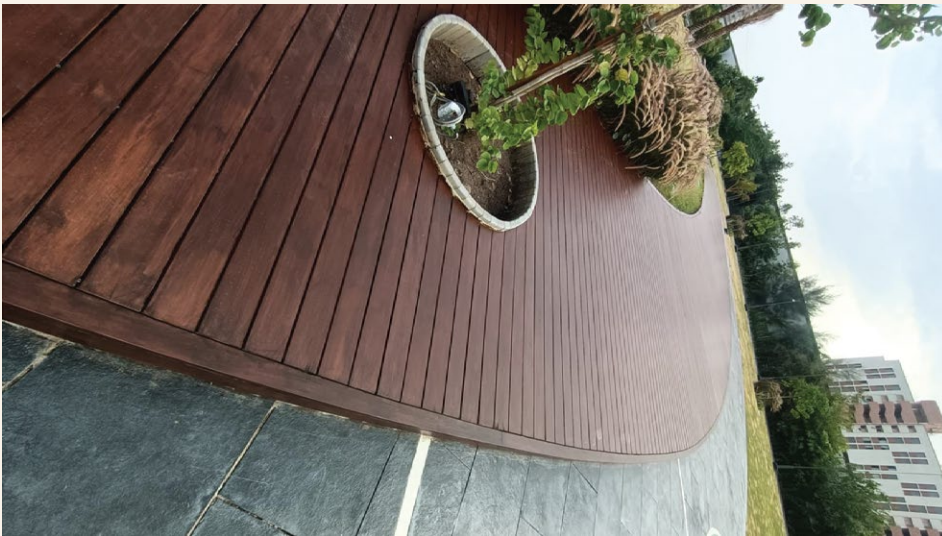

Wooden Finishes

- Elegance & Warmth: Brings natural richness and a timeless look to any facade.
- Customizable: Available in multiple shades, textures, and grains.
- Insulation: Good natural thermal and sound insulation.
- Premium residences, villas, resorts, and spaces where luxury aesthetics are a priority.