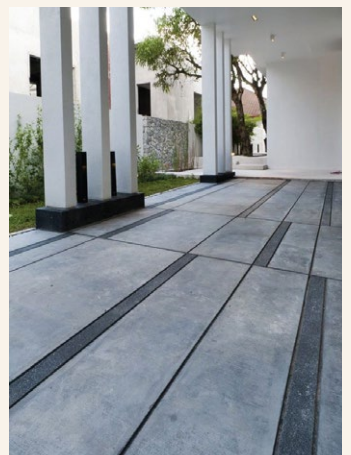

Floor & Wall

"complete solution for a wash area" involves selecting the right type of wash basin and its surrounding features for a functional and aesthetically pleasing space