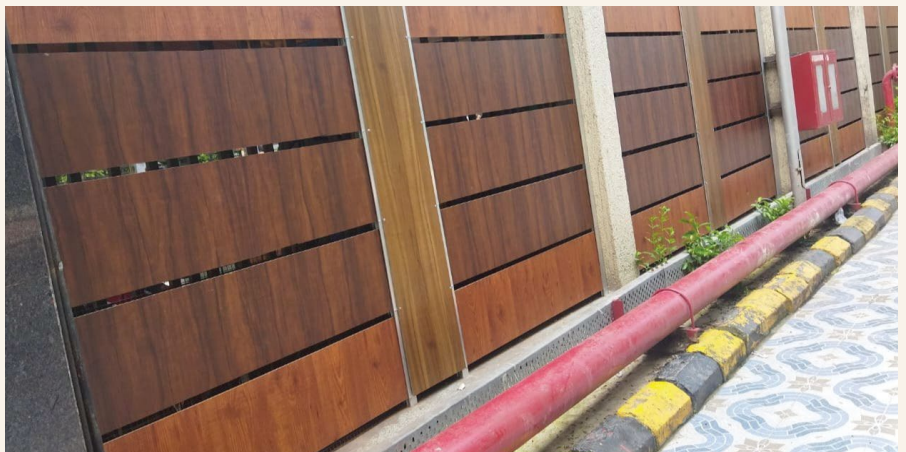

Facade Materials

ACP (Aluminium Composite Panels) & HPL (High Pressure Laminate)

- Modern Appearance: Lightweight, sleek, and stylish; available in multiple colors & finishes.
- Durability: Resistant to weather, corrosion, and UV rays.
- Flexibility: Easy to cut, bend, and shape for creative facade designs.
- Low Maintenance: Smooth surface, easy to clean, long-lasting finish.
- Widely used in commercial buildings, malls, corporate offices, and modern homes.