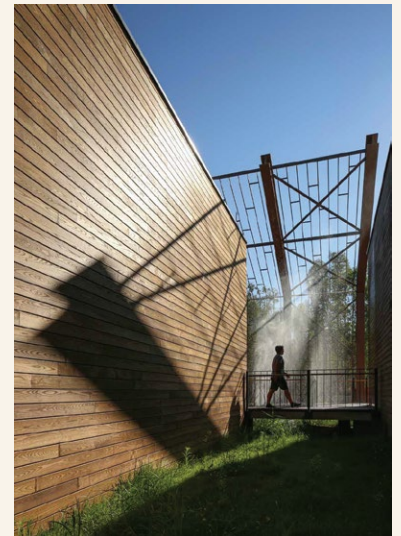

Facade Materials

ACP (Aluminium Composite Panels) & HPL (High Pressure Laminate)

- Modern Appearance: Lightweight, sleek, and stylish; available in multiple colors & finishes.
- Durability: Resistant to weather, corrosion, and UV rays.
- Flexibility: Easy to cut, bend, and shape for creative facade designs.
- Low Maintenance: Smooth surface, easy to clean, long-lasting finish.
- Widely used in commercial buildings, malls, corporate offices, and modern homes.

WPC (Wood Plastic Composite)

- Eco-Friendly: Made from recycled wood fibers and thermoplastics.
- Aesthetic Appeal: Gives the natural warmth of wood with the durability of composite material.
- Durability: Resistant to termites, moisture, and rot; longer lifespan than natural wood.
- Maintenance: No polishing or painting required.
- Ideal for outdoor cladding, garden facades, and sustainable architecture.

Floor & Wall

"complete solution for a wash area" involves selecting the right type of wash basin and its surrounding features for a functional and aesthetically pleasing space

Wooden Finishes

- Elegance & Warmth: Brings natural richness and a timeless look to any facade.
- Customizable: Available in multiple shades, textures, and grains.
- Insulation: Good natural thermal and sound insulation.
- Premium residences, villas, resorts, and spaces where luxury aesthetics are a priority.