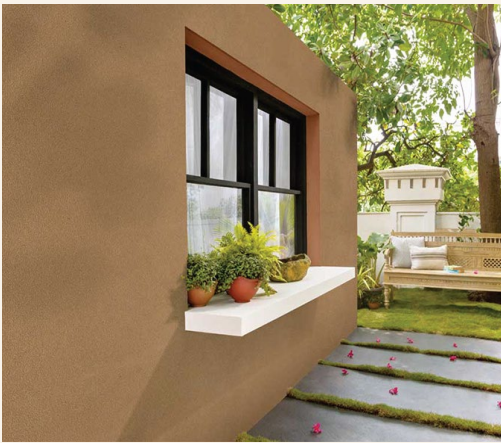

Colour and Texture

Available in a wide range of powder-coated colours, matte or glossy finishes, and wood-like textures to match any architectural style.